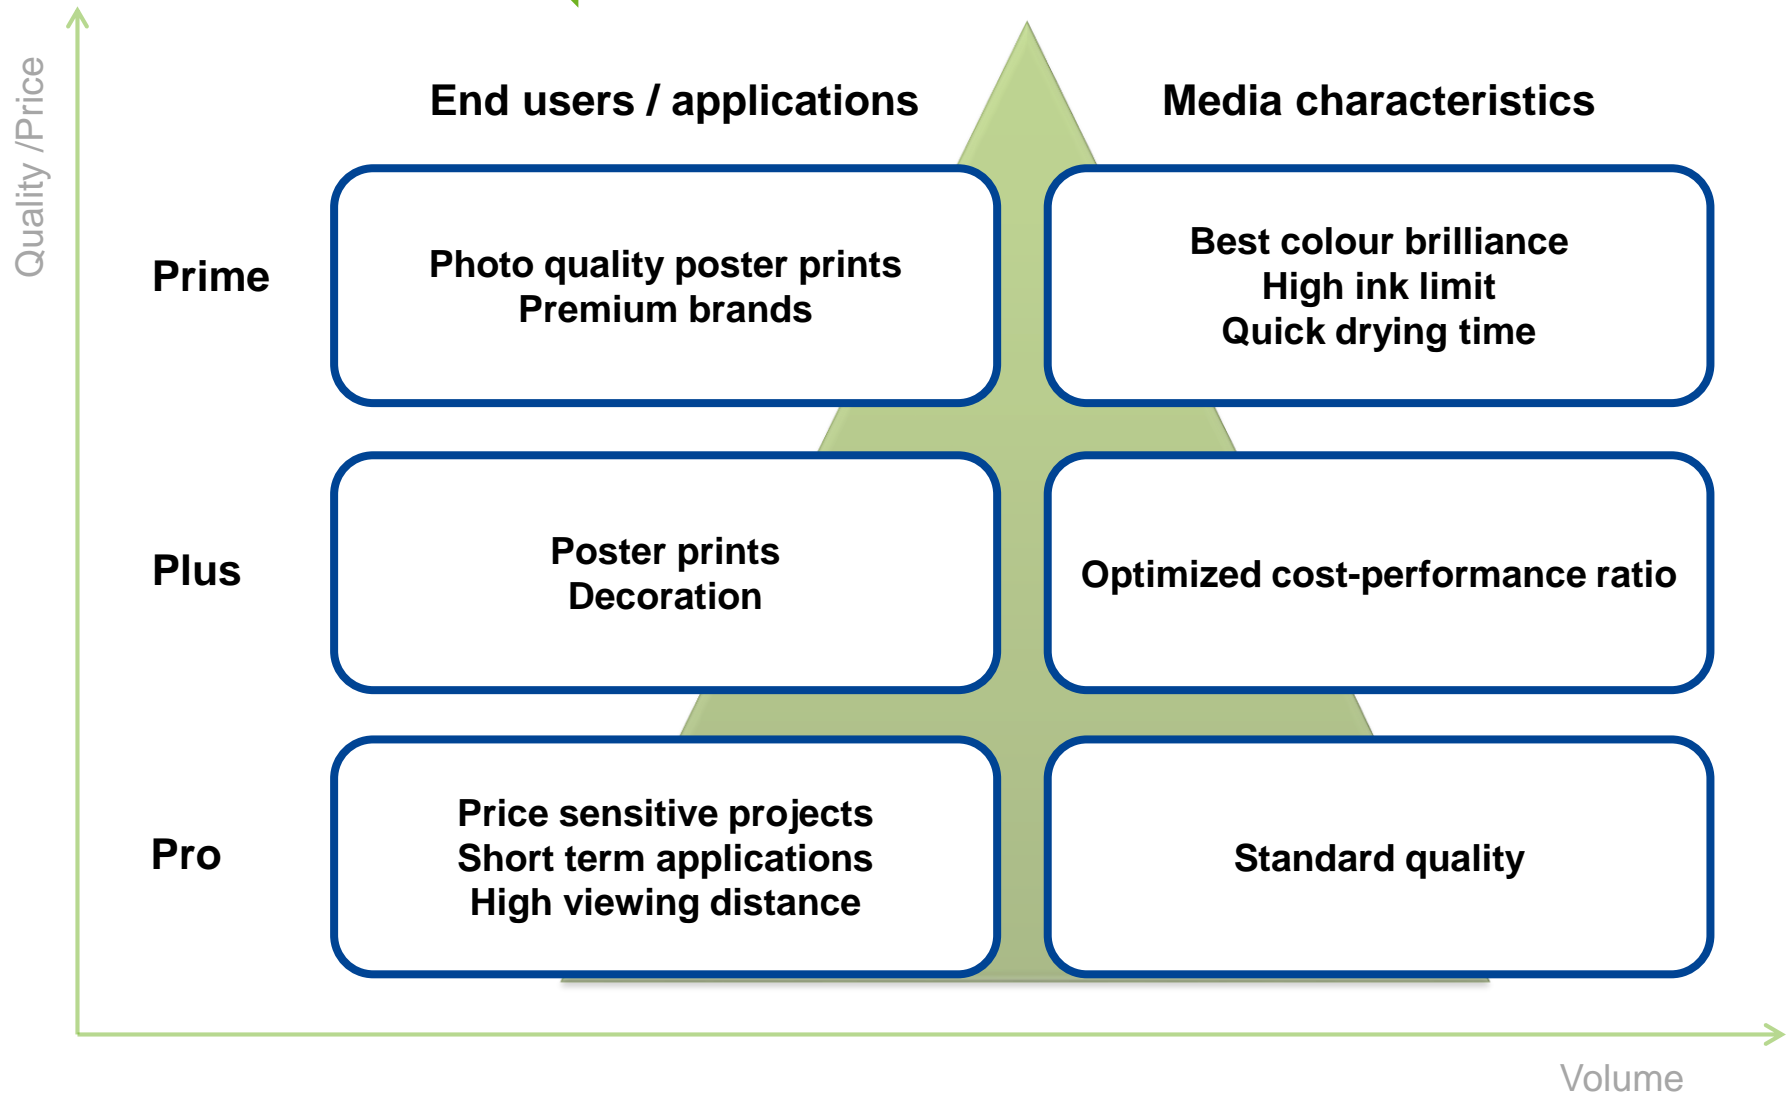

Positioning